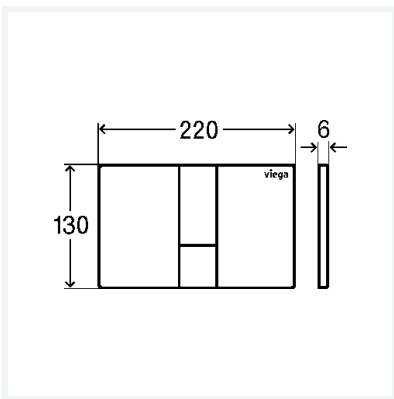

WC flush plate for Prevista Visign for Style 24

- for all Prevista concealed cisterns
- manual flush actuation from front or top, dual flush technology

Components

fixing frame, actuating rod set, fixing bolt

Note

With joint between wall and flush plate for visual separation of the components (shadow gap).

Model 8614.1

Article 773 304

Properties

Cover plate	black polished plastic
Actuator	black polished plastic
Weight	217 g
Volume	2072 cm ³